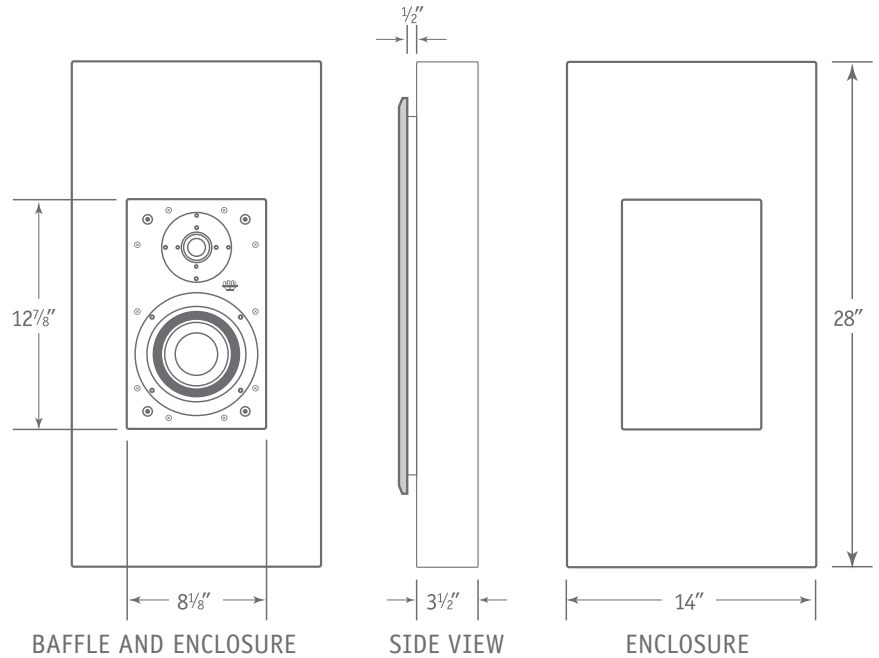

## BAFFLE DIMENSIONS

8½" W x 12⅞" H

(206mm W x 327mm H)

## FINISHED DIMENSIONS

14" W x 28" H x 3½" D

(356mm W x 711mm H x 89mm D)

## DIMENSIONS