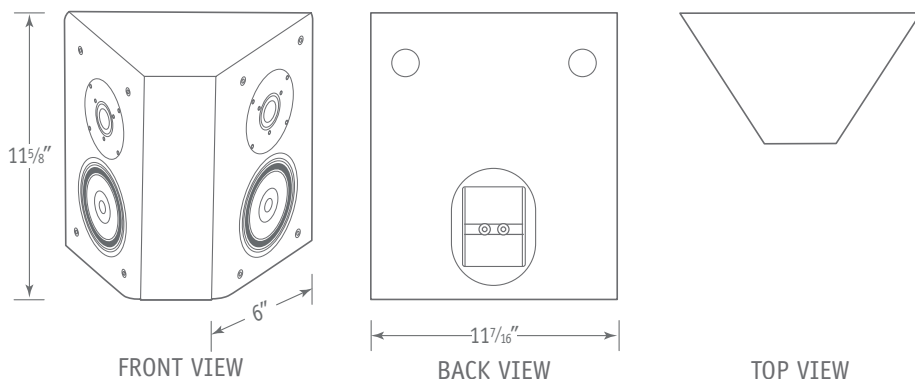

SPECIFICATIONS

MODEL NAME:

SV-44R

SYSTEM TYPE:

On-wall Surround Speaker

SERIES

Signature SV Reference

FREQUENCY RESPONSE

70Hz-20kHz $\pm$ 3dB

SENSITIVITY

88dB (2.83 Volts @ 1 Meter)

RECOMMENDED POWER

75-200 Watts

DRIVE UNITS

(2) 4" (102mm) Reference Aluminum Woofers
(2) 1.1" (28mm) Reference Silk Dome Tweeters

TWEETER PROTECTION

Yes

CROSSOVER FREQUENCY

3,000 Hz

CROSSOVER

12dB/Octave

IMPEDANCE

6 Ohms

CABINET

Medium Density Fiberboard (MDF)/
Standard High-gloss Black and
High-gloss South American Rosewood

GRILLE

Black Fabric

DIMENSIONS

11-7/16" W x 11-5/8" H x 6" D
(291mm W x 295mm H x 152mm D)

WEIGHT

14.25 lbs. (6.46 kg)

WARRANTY

5 Years*

SV-44R

ON-WALL SURROUND SPEAKER

DIMENSIONS

MATCHING SERIES

BOOKSHELF: SV-661, SV-61

CENTER CHANNELS: SV-661C, SV-821C

TOWERS: SV-831, SV-6500

SUBWOOFER: SV-12N, SV-12P, SV-1212N, SV-1212P

Most speakers are also available in Reference version.