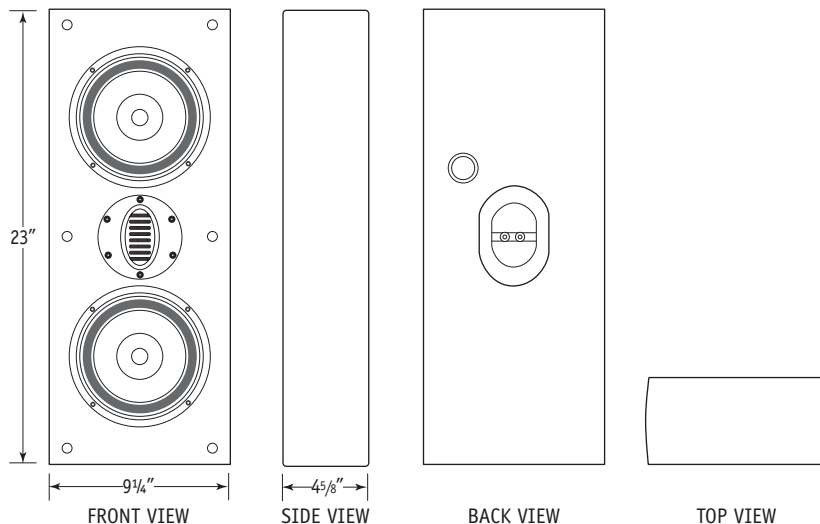

SPECIFICATIONS

MODEL NAME:

SV-661WR

SYSTEM TYPE:

On-wall Speaker

SERIES:

Signature SV

FREQUENCY RESPONSE:

50Hz-40kHz $\pm$ 3dB

SENSITIVITY:

90dB (2.83 Volts @ 1 Meter)

RECOMMENDED POWER:

75-200 Watts

DRIVE UNITS:

(2) 6-1/2" (165mm) Reference Aluminum Cone Woofers

(1) 4.72" X 1" (120mm x 25mm) AMT

TWEETER PROTECTION:

Yes

CROSSOVER FREQUENCY:

2,700 Hz

CROSSOVER:

24dB/Octave

IMPEDANCE:

6 Ohms

CABINET/COLOR:

Medium Density Fiberboard (MDF)/Standard High-gloss Black or High-gloss White

GRILLE:

Black Speakers: Black Fabric
White Speakers: White Fabric

FINISHED DIMENSIONS:

9-1/4" W x 23" H x 4-5/8" D
(235mm W x 584mm H x 118mm D)

WEIGHT:

21 lbs. (9.53 kg)

WARRANTY:

5 Years*

DIMENSIONS

MATCHING SERIES

BOOKSHELF: SV-61, SV-661R, and SV-61R.

CENTER CHANNELS SPEAKERS: SV-661C, SV-661CR and SV-821CR.

MODULAR SPEAKERS: SV-831R and SVTR.

ON-WALL SPEAKERS: SV-661W.

SUBWOOFERS: SV-12N, SV-12P, SV-1212N, SV-1212P, SV-12NR, SV-12PR, SV-1212NR and SV-1212PR.

TOWER SPEAKER: SV-6500 and SV-6500R.