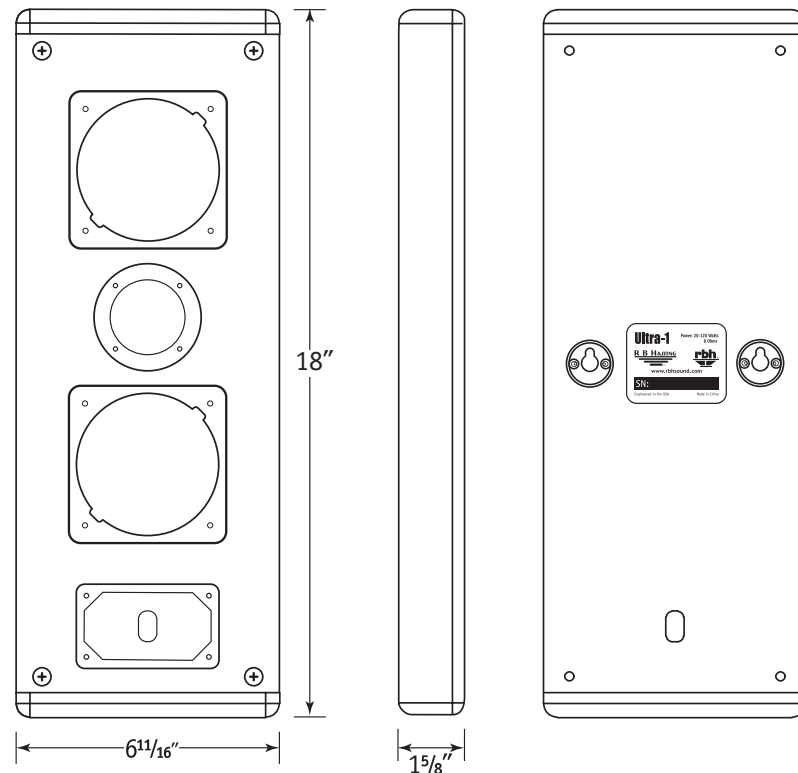

DIMENSIONS

MATCHING SERIES

SOUNDBAR: Ultra-3