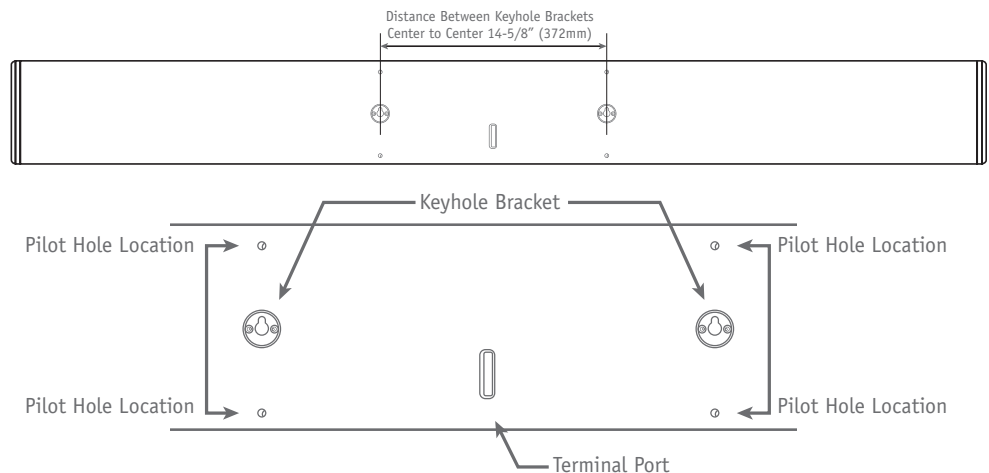

Constructed not of plastic, but of MDF with internal bracing and separately sealed internal chambers for discrete left, center, and right channels to produce the great sound you need and expect from RBH. The end caps are also MDF covered in high-gloss black paint. Innovative and proprietary inverted, domed aluminum 4-inch woofers and aluminum tweeters with textured phase plugs make the small size and great sound possible. Our ez-wire terminals and fast mounting, with highly secure screw-through front mounts, make the Ultra-3 a joy to install. Combine the Ultra-3 with an RBH subwoofer and Ultra-1 speakers as surrounds for a beautiful surround sound solution. The Ultra-3 provides quick and brilliant sound.

SPEAKER TERMINALS

The SB-39 Soundbar Speaker Bracket makes installation of this product even easier featuring, above or below the TV two-way installation by attaching to the TV wall bracket or directly to the TV.

KEYHOLE MOUNTING BRACKET

There are two mounting methods: Mount using the imbedded "+" round metal mounting bracket shown below or use the "screw-through ez-mount" method, (allows for tighter fit to edge of TV).