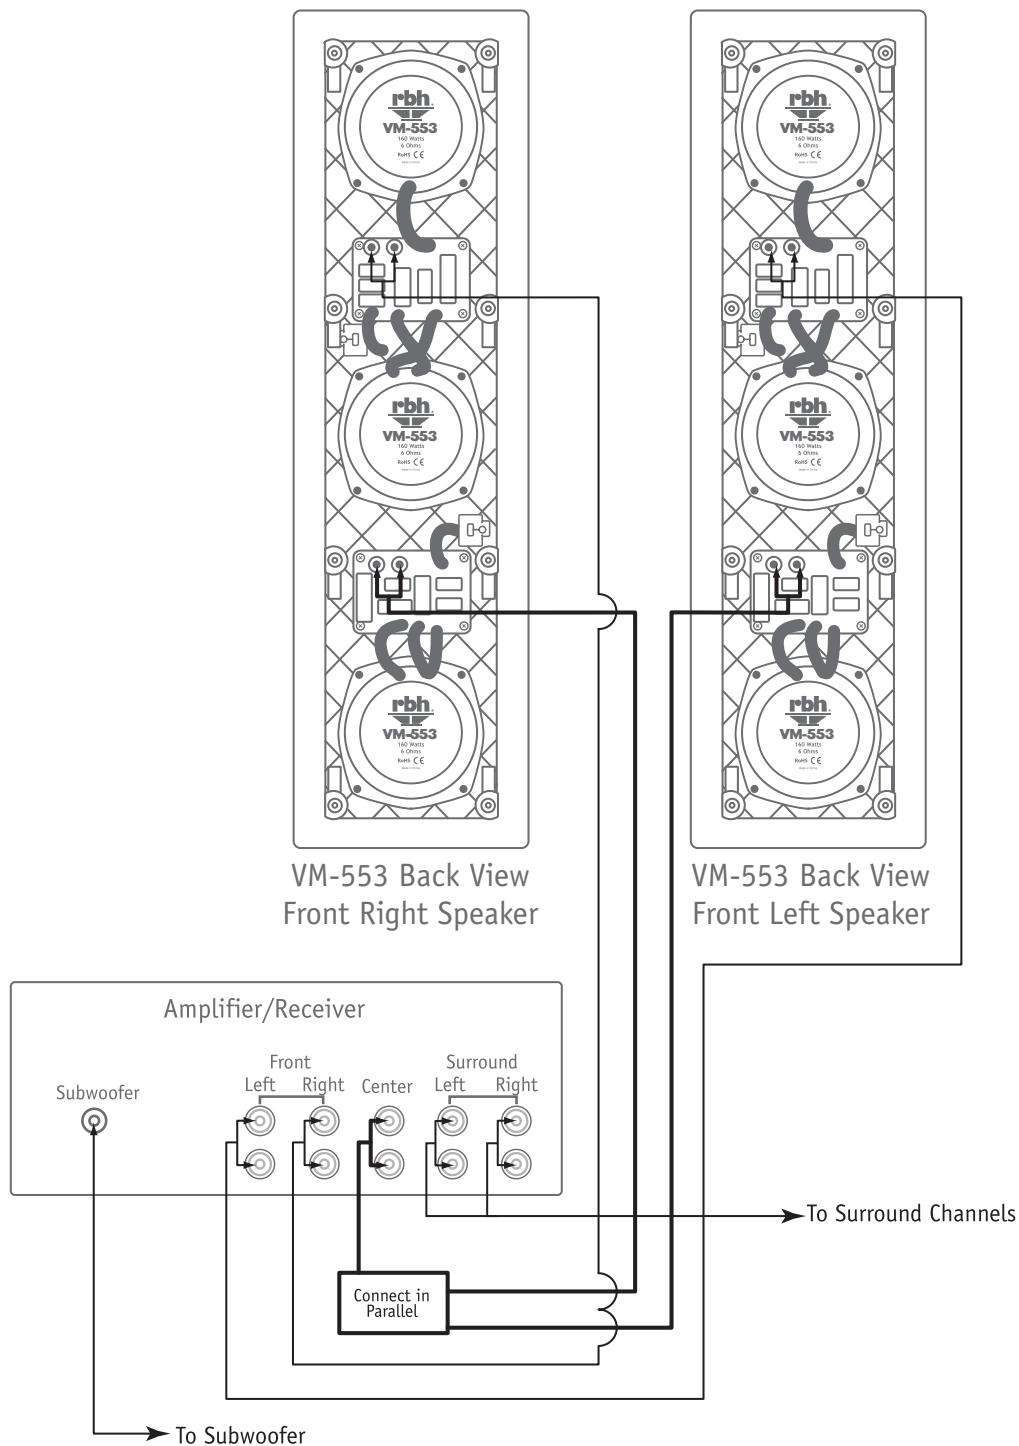

WIRING DIAGRAM #1