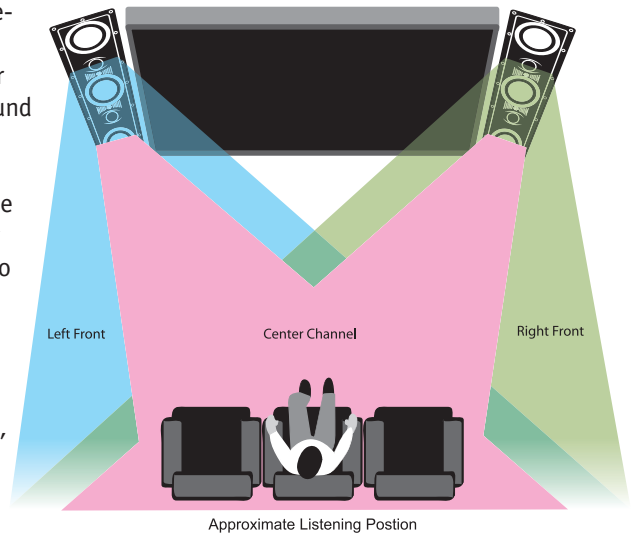

## SPEAKER PLACEMENT

The VM-553 can perform double-duty as both a center channel speaker and a main front left or right speaker for a surround sound system. If two VM-553's are in dual-channel mode, the lower tweeter and woofer on each side cleverly functions as the center channel, this allows the top two woofers and tweeter on each speaker to perform as the front left and right channels. For situations where a dedicated center channel can be installed, three VM-553s can be used for the front left, center and right channels for an outstanding in-wall home theater system.

Check out the detailed specifications and wiring diagrams. Above is an example of how the speaker works as front left and right speakers and as a center channel speaker.