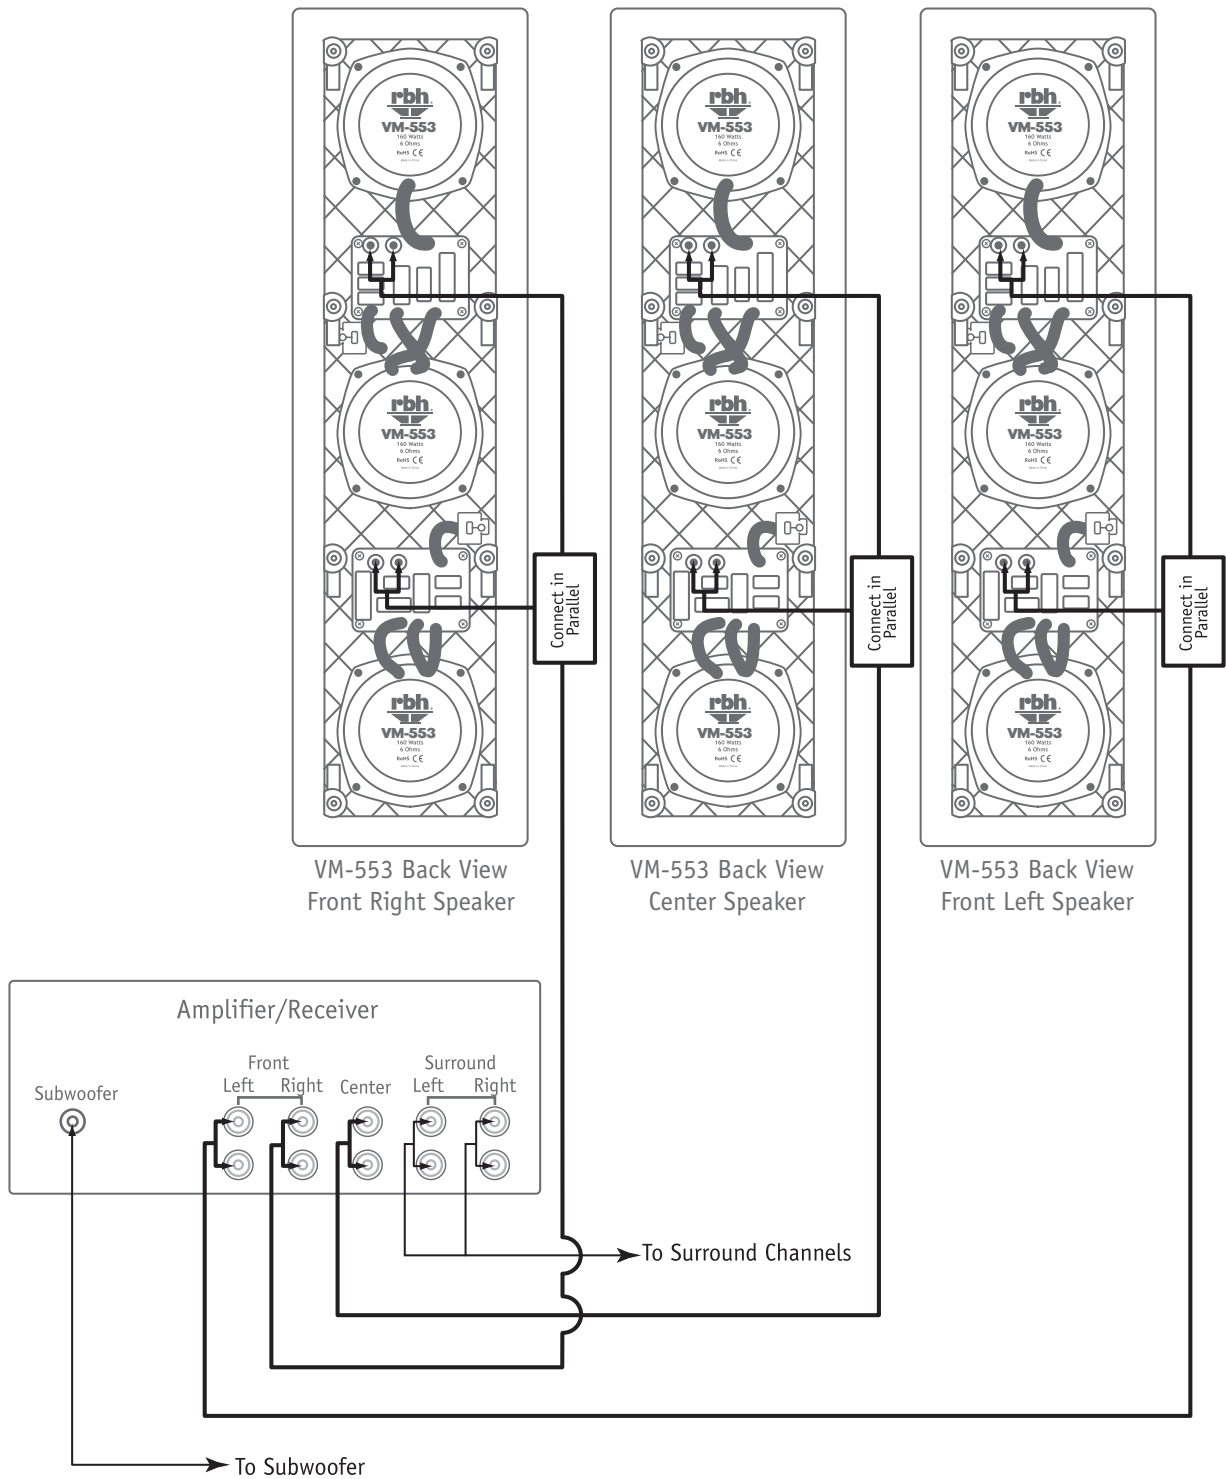

WIRING DIAGRAM #2