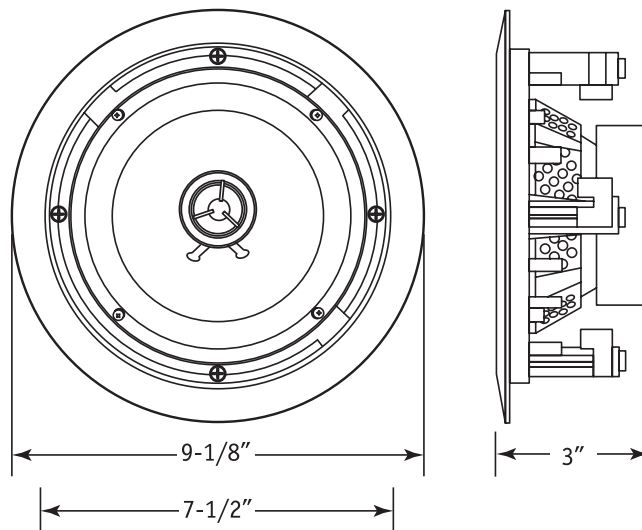

FINISHED DIMENSIONS:

9-1/8" Dia. x 3" D

(232mm Dia. x 76mm D)

WEIGHT:

2.2 lbs.(1.00 kg)

WARRANTY:

25 Years*

DIMENSIONS