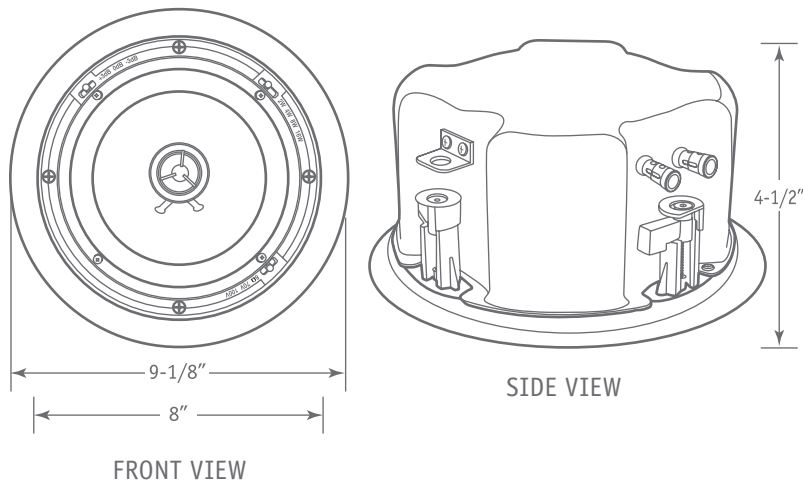

White Frame (paintable)

GRILLE

White (paintable)

CUTOUT DIMENSIONS

8" (203mm) Diameter

FINISHED DIMENSIONS

9-1/8" Diameter x 4-1/2" D
(232mm Diameter x 114mm D)

WEIGHT

DIMENSIONS

SWITCHES

Switch for 70/100 Volt
or 8 Ohms Operation.

Switch for Watt Taps in
70/100 Volt Operation.

Switch for Tweeter
Adjustment.

*Warranted for 25 (twenty-five) years from date of purchase to be free from defects and workmanship.