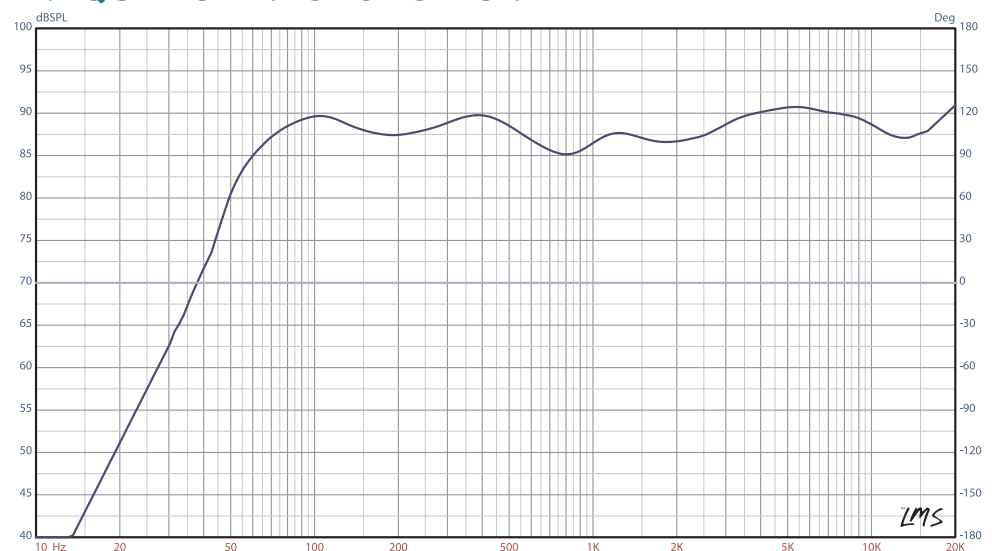

FREQUENCY RESPONSE GRAPH

High Performance Home Audio
Redefining the Way You Experience Sound™

382 Marshall Way, Ste. A,
Layton, Utah, USA 84041

(800) 543-2205

(801) 543-2200

Fax: (801) 543-3300

<http://rbhsound.com>

*Warranted for 25 (twenty-five) years from date of purchase to be free from defects and workmanship. For more information see your RBH dealer.

It is RBH Sound policy to continuously incorporate improvements into products; all specifications are subject to change without notice. For the most current information visit us online at <http://rbhsound.com>. Copyright © 2017 RBH Sound. All Rights Reserved.