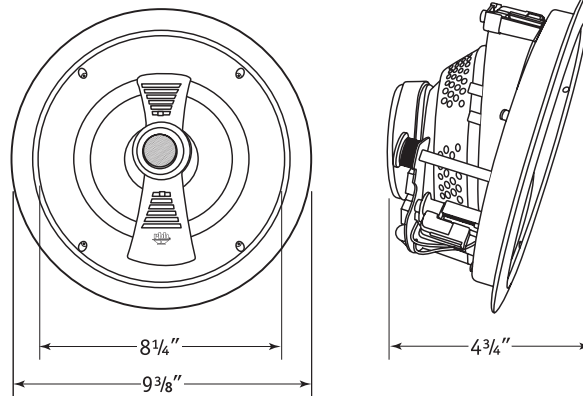

9-3/8" Dia. x 4-3/4" D
(238mm Dia. x 121mm D)

WEIGHT:

3.7 lbs. (1.68 kg)

WARRANTY:

25 Years*

DIMENSIONS

MATCHING SERIES

IN-CEILING SPEAKERS: