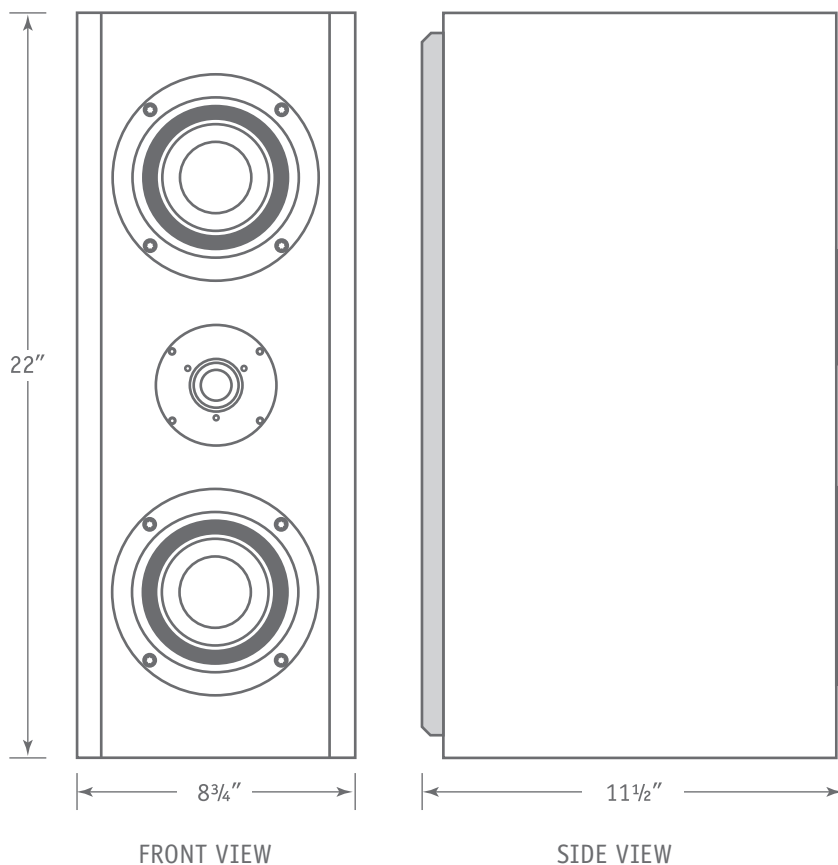

## DIMENSIONS

8¾" W x 22" H x 11½" D  
(222mm W x 559mm H x 292mm D)

## WEIGHT

34 Lbs. (15.42 Kg)

## DIMENSIONS