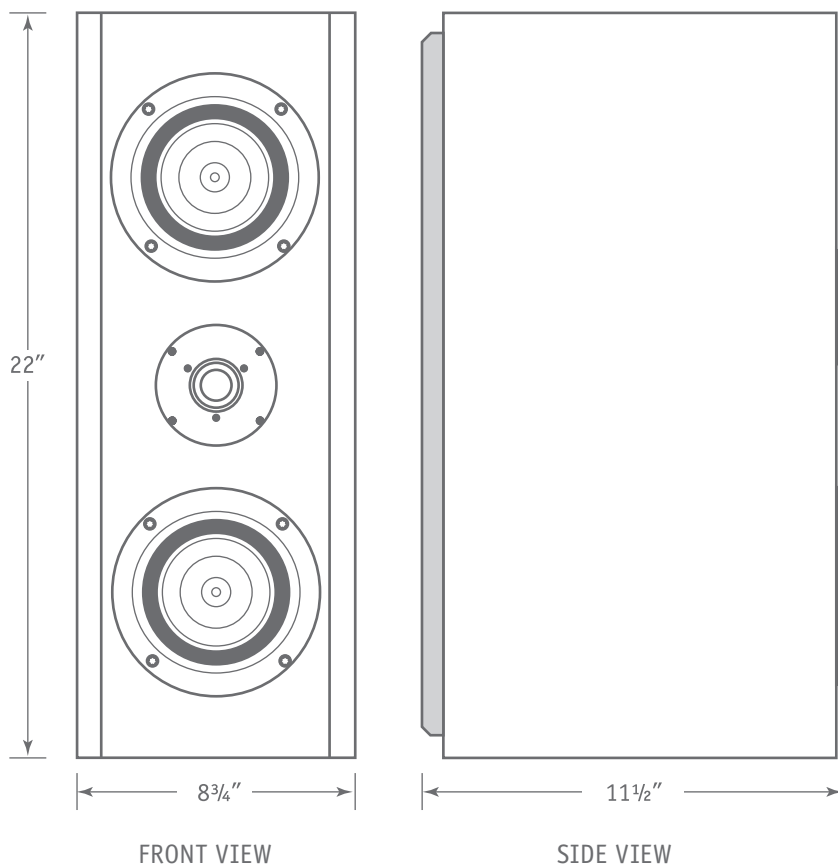

CABINET

Black Oak Woodgrain with Gloss Top and Base or 30 Different Real Wood Finishes

GRILLE

Black Cloth

DIMENSIONS

8 $\frac{3}{4}$ " W x 22" H x 11 $\frac{1}{2}$ " D
(222mm W x 559mm H x 292mm D)

WEIGHT

34.5 lbs. (15.65 Kg)

WARRANTY

5 Years*

661-SE/R

LCR/CENTER SPEAKER

DIMENSIONS

MATCHING SPEAKERS

BOOKSHELF: 61-SE/R

CENTER CHANNELS: 66-SE/R, 6100-SE/R, 661-SE/R