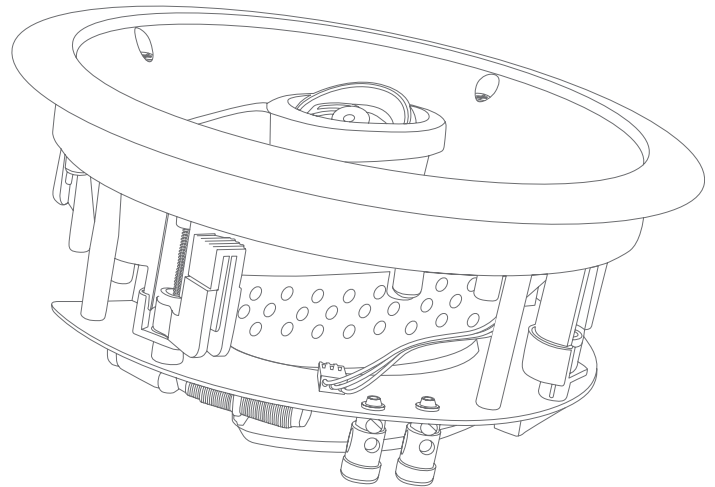

Product Specifications

ALC680 IN-CEILING LCR SPEAKER

Description:

The ALC680 LCR (Left, Center, Right) speaker was designed specifically for this purpose, for use in home theaters. The ALC680 is amongst the best 6½-inch in-ceiling LCR speaker that Destination Audio offers. The 6½-inch Aluminized Fiberglass Matrix (AFM) woofer is lighter than a polypropylene or poly graphite driver, resulting in a more efficient speaker. Additionally, the aluminum coating adds rigidity to the fiberglass, giving it a tighter more accurate sound. The 15-degree fixed offset woofer and pivoting tweeter allows the speaker to be mounted in the ceiling and directed to the center of the room. This provides a viable alternative to wall-mount speakers, freeing up wall space for pictures and artwork. Construction of the ABS frame and baffle with a rigid aluminum grille are extremely sturdy. Both the grille and frame can easily be painted in any color for a perfect integration into any decor. Quick install brackets are available to ease installation of the speaker.

Applications:

- Multi-room Audio
- Home Theater

Technical Information:

Model Number:	ALC680
Series:	Ascensia
Special Feature:	15-degree Fixed Offset
Woofer:	6.5" (165mm) Aluminized Fiberglass Matrix (AFM)
Tweeter:	1" (25mm) Pivoting Nano-silk with ±3dB Switch
Power Handling:	100 Watts
Impedance:	8 Ohms
Frequency Response:	48Hz–20kHz
Sensitivity:	92dB
Color:	White
Grille:	White (paintable aluminum)
Cutout Dimensions:	8.25" (209mm)
Finished Dimensions:	9.375" (238mm)
Finished Depth:	5.25" (133mm)
Weight:	4.2 lbs. (1.90 kg) each
Warranty:	10 years

Front View

The 15-degree offset and pivoting tweeter of the ALC680 LCR speaker as shown from the side in the above illustration. These features allow the sound to be targeted directly at the listening position for high fidelity in-ceiling surround sound.