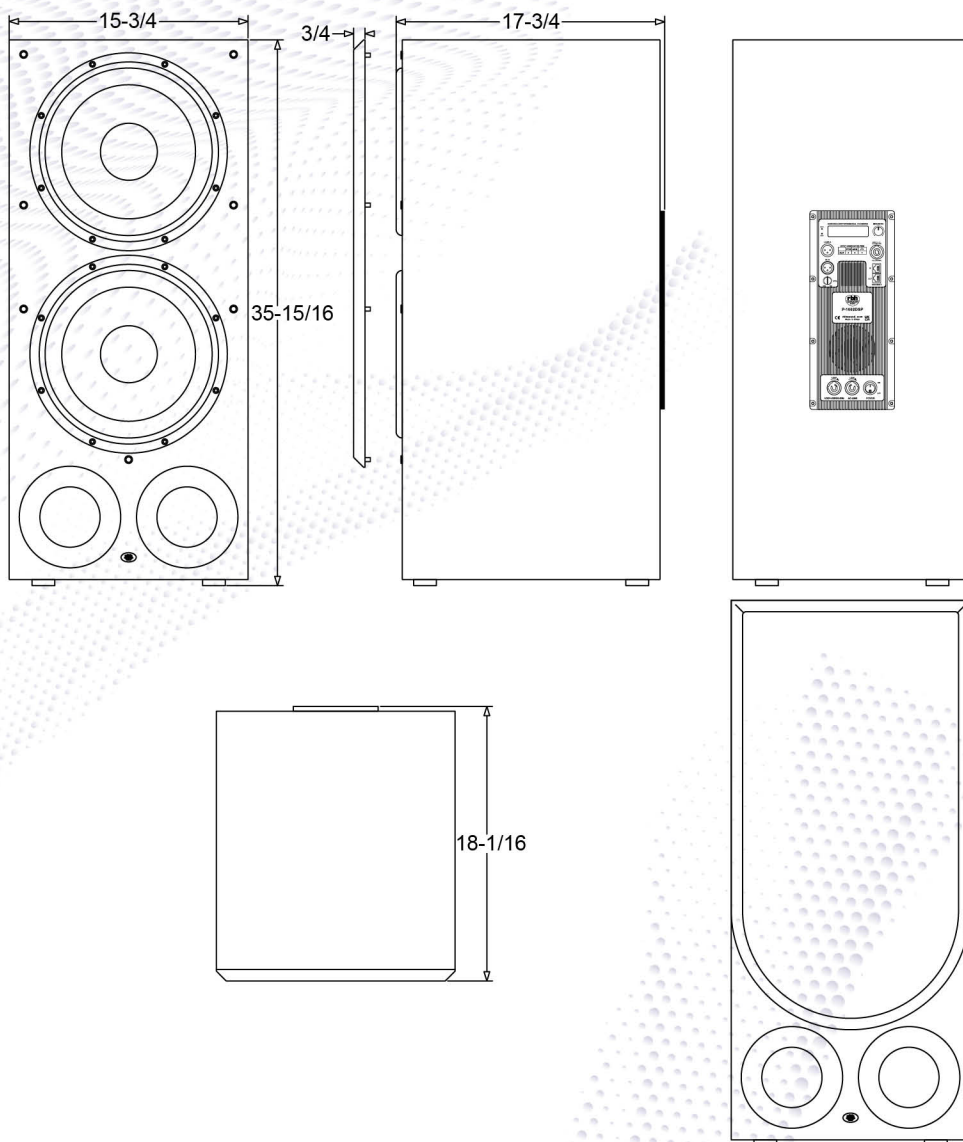

The 1212N-SF/R has all of the perks of the 1212P-SF/R with the added benefit of customizing your experience with the amplifier of your choosing. Whether you go all out with our DA-2602DSP amplifier or provide your own, the power is in your hands.

SF-SERIES
Freestanding
Bookshelf
On-wall

- Available in black or silver, signature or reference aluminum drivers

- Provides timbre matched options for multi-channel sound across all freestanding, bookshelf, on-wall and in-wall products in the SF, SV or SI-Series

- Individually hand assembled and tested. Cabinet made in USA of High Density Fiberboard (HDF)

*Limited Warranty 10 years cabinet and components, 3 years amp (with registration) from date of purchase to be free from defects and workmanship. For more information contact your RBH dealer or check our website.

It is RBH Sound policy to continuously incorporate improvements into products; all specifications are subject to change without notice.

For the most current information visit us online at <https://rbhsound.com>.
Copyright ©2023 RBH Sound. All

Model	1212P-SF/R	1212N-SF/R
SYSTEM TYPE	Freestanding Powered Subwoofer	Freestanding Passive Subwoofer
FREQUENCY RESPONSE	22-180Hz (±3dB) 18-180Hz (±3dB) (with DSP)	18-150Hz (±3dB) (with DA-2602DSP)
SENSITIVITY (2.83V @ 1Meter)	92dB	92dB
AMPLIFIER POWER	2400 Watts	N/a
DRIVE UNITS	(2) 12" Aluminum Reference Drivers	(2) 12" Aluminum Reference Drivers
PHASE CONTROL	0°-180° (+delay in Software)	N/a
CROSSOVER FREQUENCY	40-180Hz (variable)	N/a
CROSSOVER SLOPE	6-48dB/Octave (in Software)	12dB/Octave
IMPEDANCE	4Ω	4Ω
CABINET / COLOR	Satin Black or Satin White	Satin Black or Satin White
GRILLE	Black or white fabric	Black or white fabric
WEIGHT	104 lbs	98 lbs
FINISHED DIMENSIONS	15-3/4" W x 35-15/16" H x 17-15/16" D (400mm W x 913mm H x 456mm D)	15-3/4" W x 35-15/16" H x 17-15/16" D (400mm W x 913mm H x 456mm D)
WARRANTY	*Limited 10 years Sub, 3 years amp	*Limited 10 years Sub

Designed, Engineered, Tested and Assembled in USA from American and Imported Parts
RBH Sound • 382 Marshall Way, Ste A, Layton, Utah • USA • 84041
(801) 543-2200 • <https://rbhsound.com>