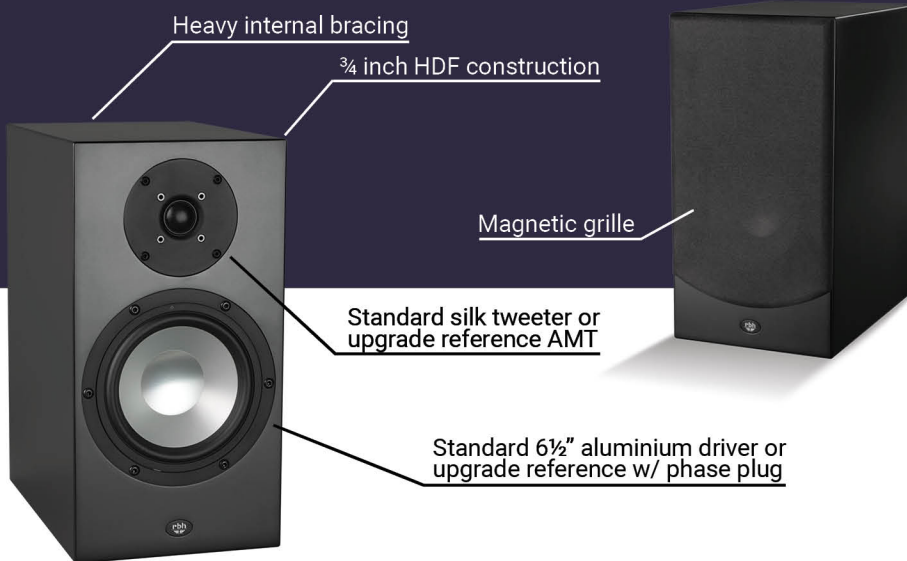

61-SF | 61-SF/R

SF series

rbh signature product

TWO WAY 6 1/2" BOOKSHELF SPEAKER REFERENCE AND SIGNATURE OPTIONS

You will love the intoxicatingly articulate musical capability of this small speaker! It has the uncanny ability to both fill a room, or perform as an outstanding nearfield monitor.

It is timbre matched to blend seamlessly with other RBH Signature on-wall, in-wall or in-room products, providing endless possibilities for **Your** multichannel integration needs.

61-SF 61-SF/R

The 61-SF is an astounding bookshelf speaker. You will fall in love with the abundance of full, precise, room-filling sound from its optimized aluminum cone mid-woofer and silk dome tweeter combination. Ideal for situations where floor space is at a premium, the 61-SF is designed for both audiophile music systems and multi-channel home theaters alike.

- Provides timbre matched options for multi-channel sound across all freestanding, bookshelf, on-wall and in-wall products in the SF, SV or SI-Series

- Individually hand assembled and tested. Cabinet made in USA of High Density Fiberboard (HDF)