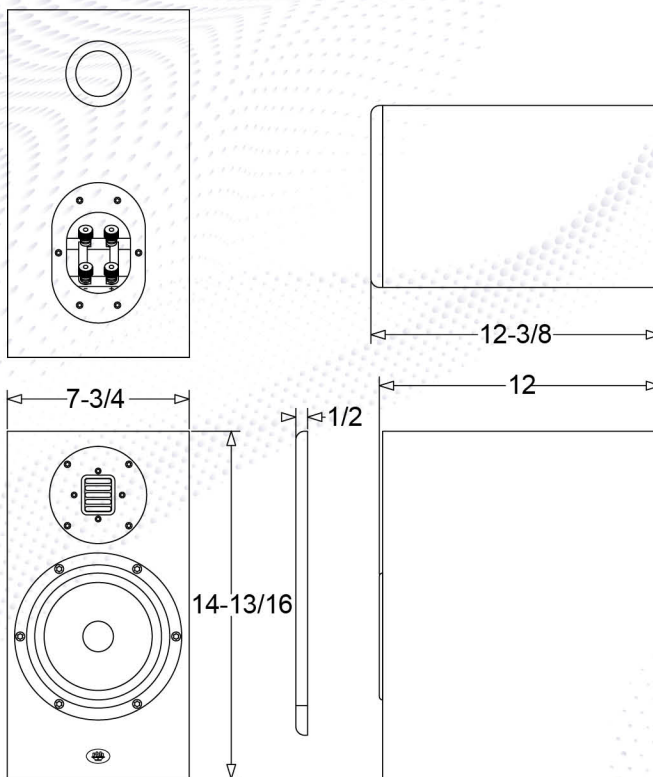

The 61-SF/R (reference version) further enhances the palpable capability of this speaker by replacing signature drivers with the award-winning **RBH Sound Reference Driver package**. This dramatic change extends clarity, detail and imaging. This upgrade includes:

- RBH Reference AMT tweeter
- RBH Reference aluminum mid driver with solid metal phase plugs
- Enhanced crossover circuit

SF-SERIES Freestanding Bookshelf On-wall

- Available in black or silver, standard or reference aluminum drivers

- Provides timbre matched options for multi-channel sound across all freestanding, bookshelf, on-wall and in-wall products in the SF, SV or SI-Series

- Individually hand assembled and tested. Cabinet made in USA of High Density Fiberboard (HDF)

- Available in satin black or white

*Warrantied for 10 years (with registration) from date of purchase to be free from defects and workmanship. For more information contact your RBH dealer or check our website.

It is RBH Sound policy to continuously incorporate improvements into products; all specifications are subject to change without notice. For the most current information visit us online at <https://rbhsound.com>. Copyright ©2023 RBH Sound. All Rights Reserved.

available in
standard
or
reference

Model	61-SF	61-SF/R
SYSTEM TYPE	Freestanding Bookshelf Speaker	Freestanding Bookshelf Speaker
FREQUENCY RESPONSE	55Hz-20kHz (±3dB)	55Hz-40kHz (±3dB)
SENSITIVITY (2.83V @ 1 Meter)	87dB	87dB
RECOMMENDED POWER	75-150 Watts	75-150 Watts
DRIVE UNITS	(1) 1" Soft Dome Tweeter, (1) 6.5" Aluminum Cone Woofer	(1) AMT Tweeter, (1) 6.5" Aluminum Cone Phase Plug Woofer
TWEETER PROTECTION	Yes	Yes
CROSSOVER FREQUENCY	2700Hz	2700Hz
CROSSOVER SLOPE	12dB/Octave	12dB/Octave
IMPEDANCE	8Ω	8Ω
CABINET/ COLOR	HDF construction, Satin Black or White	HDF construction, Satin Black or White
GRILLE	Black or White high quality cloth	Black or White high quality cloth
WEIGHT	17.6 lb (7.98 kg)	18.1 lb (8.21 kg)
FINISHED DIMENSIONS	7-3/4"x 14-13/16"x 12-3/16" (197mm x 377mm x 310mm)	7-3/4"x 14-13/16"x 12-3/16" (197mm x 377mm x 310mm)
WARRANTY	*10 Years Limited	*10 Years Limited

Designed, Engineered, Tested and Assembled in USA from American and Imported Parts

RBH Sound • 382 Marshall Way, Ste A, Layton, Utah • USA • 84041
(801) 543-2200 • <https://rbhsound.com>