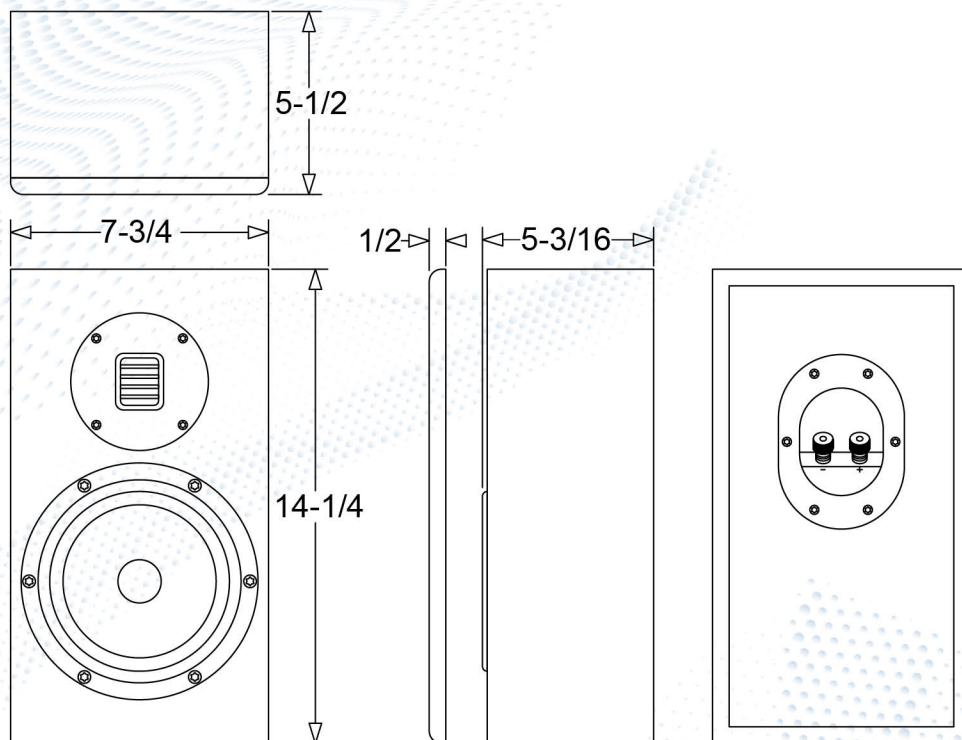

Model	61-SW	61-SW/R
SYSTEM TYPE	Signature On-wall Loudspeaker	Signature On-wall Loudspeaker
FREQUENCY RESPONSE	70Hz-20kHz ± 3dB	70Hz-40kHz ± 3dB
SENSITIVITY <small>(2.83V @ 1Meter)</small>	87dB	87dB
RECOMMENDED POWER	75-150 Watts	75-175 Watts
DRIVE UNITS	(1) Fabric Dome Tweeter, (1) 6.5" cast aluminum basket, aluminum cone woofer (silver or black-anodized)	(1) 1.38" X 1" (35mm x 25mm) AMT tweeter, (1) 6-1/2" (165mm) cast aluminum basket, aluminum cone woofer (silver or black-anodized), with solid aluminum phase plug
TWEETER PROTECTION	Yes, self resetting poly-switch	Yes, self resetting poly-switch
CROSSOVER FREQUENCY	2700Hz	2700Hz
CROSSOVER SLOPE	12dB/Octave	12dB/Octave
IMPEDANCE	8Ω	8Ω
CABINET / COLOR	HDF construction, Satin Black or White	HDF construction, Satin Black or White
GRILLE	White or Black fabric mag attached	White or Black fabric mag attached
WEIGHT	11.65 lb (5.28 kg)	11.65lb (5.28 kg)
FINISHED DIMENSIONS	7-3/4" W x 14-1/4" H x 5-1/2" D (197mm W x 362mm H x 140mm D)	7-3/4" W x 14-1/4" H x 5-1/2" D (197mm W x 362mm H x 140mm D)
WARRANTY	*10 Year Limited	*10 Year Limited