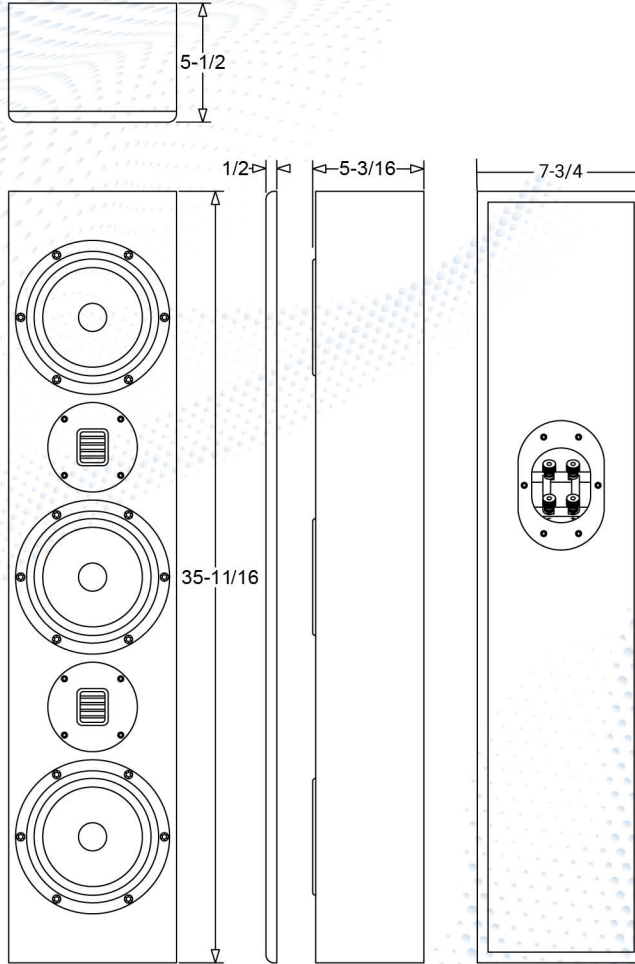

Take it to the next level with the 663-SW/R that includes our infamous AMT tweeters and phase plug woofers that enhance clarity and dispersion as well as increased power-handling due to the additional cooling the phase plug provides.

On-Wall-SERIES Signature & Reference

- Available in black or silver, signature or reference aluminum drivers
- Provides timbre matched options for multi-channel sound across all freestanding, bookshelf, on-wall and in-wall products in the SF, SV or SI-Series
- Cabinet made in USA of High Density Fiberboard (HDF)
- Available in satin white or black

*Limited 10 Year Warranty (with registration) from date of purchase to be free from defects and workmanship. For more information contact your RBH dealer or check our website.

It is RBH Sound policy to continuously incorporate improvements into products; all specifications are subject to change without notice. For the most current information visit us online at <https://rbhsound.com>. Copyright ©2023 RBH Sound. All Rights Reserved.

Model	663-SW	663-SW/R
SYSTEM TYPE	Signature On-wall Loudspeaker	Signature On-wall Loudspeaker
FREQUENCY RESPONSE	70Hz-20kHz ± 3dB	70Hz-40kHz ± 3dB
SENSITIVITY (2.83V @ 1 Meter)	90 dB-Main, 87dB-Center, 92dB-Combined (2.83V @ 1 Meter)	91 dB-Main, 88dB-Center, 93dB-Combined (2.83V @ 1 Meter)
RECOMMENDED POWER	75-200W (Main), 75-150W (Center) 75-400W (Combined)	75-250 Watts (Main), 75-175 Watts (Center) 75-450 Watts (Combined)
DRIVE UNITS	(2) Fabric Dome Tweeters, (3) 6.5" cast aluminum basket, aluminum cone woofers (silver or black-anodized)	(2) 1.38" X 1" (35mm x 25mm) AMT tweeters, (3) 6-1/2" (165mm) cast aluminum basket, aluminum cone woofers (silver or black-anodized), with solid aluminum phase plugs
TWEETER PROTECTION	Yes	Yes
CROSSOVER FREQUENCY	2700Hz	2700Hz
CROSSOVER SLOPE	24dB/Octave, 12 dB/Octave	24dB/Octave, 12 dB/Octave
IMPEDANCE	8Ω Center, 6Ω Main, 4 Ω Combined	8Ω Center, 6Ω Main, 4 Ω Combined
CABINET/ COLOR	HDF construction, Satin Black or Satin White	HDF construction, Satin Black or Satin White
GRILLE	White or Black cloth, mag attached	White or Black cloth, mag attached
WEIGHT	26.7 lbs (12.1 kg)	27.85 lbs (12.63 kg)
FINISHED DIMENSIONS	7-3/4" W x 35-11/16" H x 5-1/2" D (197 W x 907 H x 140 D mm)	7-3/4" W x 35-11/16" H x 5-1/2" D (197 W x 907 H x 140 D mm)
WARRANTY	*10 Year Limited	*10 Year Limited

Designed, Engineered, Tested and Assembled in USA from American and imported parts

RBH Sound • 382 Marshall Way, Ste A, Layton, Utah • USA • 84041

Phone: (801) 543-2200 • <https://rbhsound.com>