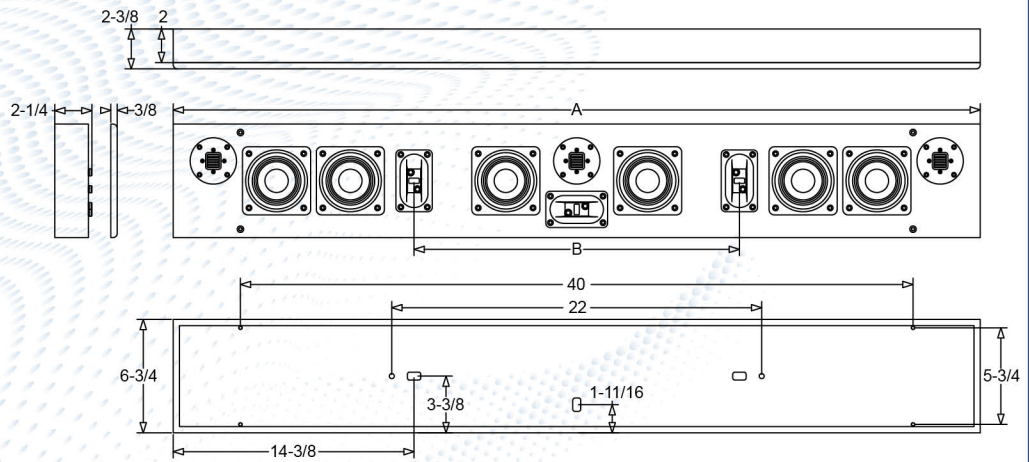

The **ULTRA3-SW** is flexible. It can be configured in one of two ways:

- **THREE CHANNEL mode** (discrete LCR output for home theater sound)
- **CENTER CHANNEL mode** (transforms the entire soundbar into one mono center channel speaker)

This latest edition of the **ULTRA3-SW SPEAKER BAR** updates everything there is to love about this popular product! New AMT tweeters breathe fresh detail into the sound, now providing the same sonic characteristic as other RBH Signature Products. In addition, the all new, specially tuned enclosure (under 3 inches thick with the grille,) is available in four standard size configurations designed to complement widths of the most common television sizes:

55" TV, 65" TV, 75" TV and 85" TV

Custom widths available per request from 48 inches up to maximum 96 inches. Contact your dealer or RBH Sound for details.

SIGNATURE ON-WALL ULTRA SERIES

- Available in satin white or black
- Magnetic Fabric Grille
- Easy pass-through front wiring
- Includes 30" Aluminum Cleat

*Limited 10 year Warranty (with registration) from date of purchase to be free from defects and workmanship. For more information contact your dealer or RBH Sound.

It is RBH Sound policy to continuously incorporate improvements into products; all specifications are subject to change without notice.

For the most current information visit us online at <https://rbhsound.com>. Copyright ©2023 RBH Sound. All Rights Reserved.

TV SIZE	55"	65"	75"	85"
A	48	57	66	75
B	19-3/8	28-3/8	37-3/8	46-3/8