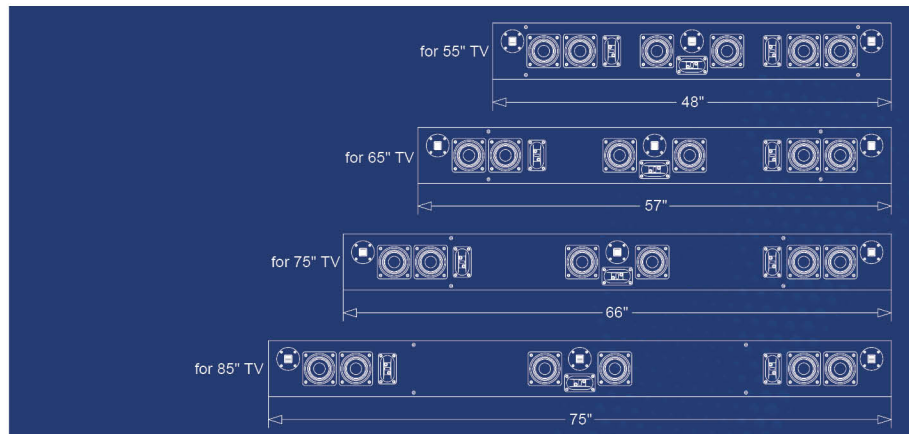

Model	ULTRA3-SW
SYSTEM TYPE	Signature On-wall Speaker Bar
FREQUENCY RESPONSE	120Hz-30kHz (± 3dB)
SENSITIVITY (2.83V @ 1Meter)	84 dB
RECOMMENDED POWER	20-120 Watts (per channel)
DRIVE UNITS	(3) .8" X 1" (20mm x 25mm) AMT Tweeter (6) 4" (102mm) Proprietary Inverted Black Aluminum Cone
TWEETER PROTECTION	Yes
CROSSOVER FREQUENCY	3,000 Hz
CROSSOVER SLOPE	12dB/Octave
IMPEDANCE	8Ω (per channel)
CABINET/ COLOR	HDF construction made in USA Satin Black (standard) Satin White (upon request)
GRILLE	Black or White Fabric
WEIGHT	11 lbs - 21 lbs
FINISHED DIMENSIONS	see chart
WARRANTY	*10 Year Limited

Designed, Engineered, Tested and Assembled in USA from American and imported parts

RBH Sound • 382 Marshall Way, Ste A, Layton, Utah • USA • 84041
(801) 543-2200 • <https://rbhsound.com>