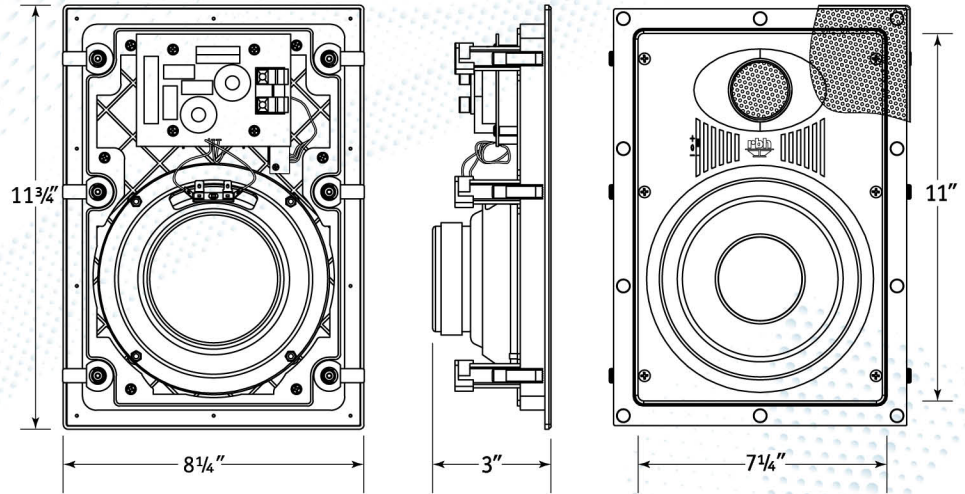

The VM-610 is the original 6½-inch aluminum cone in-wall speaker. The use of a 6½-inch aluminum cone woofer allows this speaker to have incredible bass response and increased power handling. The VM-610 allows the listener to experience sound as it was meant to be heard, without colorations or distortion.

VISAGE-SERIES
In-wall
In-ceiling
Architectural

- Our architectural series provides many in-wall and in-ceiling options to fit any scenario or need.

- Paintable white magnetically attached Stainless Steel grille. Black is also available.

- Available accessories, NCB-6, BP-6 and FB-W make installation easy. Please check website or contact your dealer for details.

*Lifetime Limited Warranty (with registration) from date of purchase to be free from defects and workmanship. For more information contact your RBH dealer or check our website.

It is RBH Sound policy to continuously incorporate improvements into products; all specifications are subject to change without notice. For the most current information visit us online at <https://rbhsound.com>. Copyright ©2023 RBH Sound. All Rights Reserved.

VA/VM-610

Model	VA-610	VM-610
SYSTEM TYPE	Architectural Loudspeaker	Architectural Loudspeaker
FREQUENCY RESPONSE	55Hz-20kHz ± 3dB	50Hz-20kHz ± 3dB
SENSITIVITY (2.83V @ 1 Meter)	90dB	87dB
RECOMMENDED POWER	10-80 Watts	15-120 Watts
DRIVE UNITS	(1) Soft Dome Tweeter, (1) 6.5" Polygraphite Woofer	(1) Aluminum Dome Tweeter, (1) 6.5" Aluminum Woofer
TWEETER PROTECTION	Yes, self resetting poly-switch	Yes, self resetting poly-switch
CROSSOVER FREQUENCY	3000Hz	3000Hz
CROSSOVER SLOPE	12dB/Octave	12dB/Octave
IMPEDANCE	8Ω	8Ω
CABINET/ COLOR	Borderless Magnetic Frame	Borderless Magnetic Frame
GRILLE	White Stainless-Steel	White Stainless-Steel
WEIGHT	3.4 lbs. (1.54 kg)	5.0 lbs. (2.27 kg)
FINISHED DIMENSIONS	8-1/2"W x 11-7/8"H x 3-1/8"D (216 x 302 x 80mm) with grille	8-1/2"W x 11-7/8"H x 3-1/8"D (216 x 302 x 80mm) with grille
WARRANTY	*Lifetime Limited	*Lifetime Limited

RBH Sound • 382 Marshall Way, Ste A, Layton, Utah • USA • 84041
(801) 543-2200 • <https://rbhsound.com>