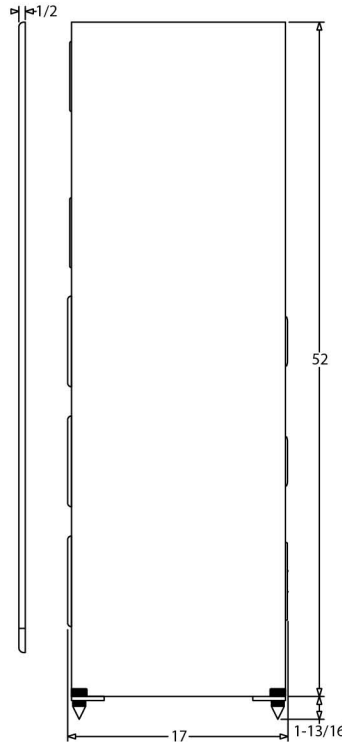

UNRIVALED SERIES

- Freestanding -
- Bookshelf -
- On-wall -

- Available in black or silver, aluminum cone drivers

- Provides timbre matched options for multi-channel sound across all freestanding, bookshelf, on-wall and in-wall products in the SF, SV, SI and UNRIVALED Series

- Individually hand built, painted and tested. Cabinet made in USA of High Density Fiberboard (HDF)

**Limited Warranty 10 years cabinet and components, 3 years amplifier (with registration) from date of purchase to be free from defects and workmanship. For more information contact your RBH dealer or check our website.

It is RBH Sound policy to continuously incorporate improvements into products; all specifications are subject to change without notice.

For the most current information visit us online at <https://rbhsound.com>.
Copyright ©2023 RBH Sound. All

8300/PX

Model	UNRIVALED 8300/AX	UNRIVALED 8300/PX
SYSTEM TYPE	Freestanding Active Loudspeaker	Freestanding Passive Loudspeaker
FREQUENCY RESPONSE	23Hz-40kHz (±3dB)	25Hz-40kHz (±3dB)
SENSITIVITY (2.83V @ 1Meter)	N/A	92dB
RECOMMENDED POWER	Inboard Amp: 150W Tweeter, 250W Mids, 600W Woofers.	100-650 Watts
DRIVE UNITS	(1) 1.38"x1" AMT Tweeter (2) 6.5" Aluminum Cone Phase Plug Mids (3) 8" Aluminum Cone Woofers, Black or Silver	(1) 1.38"x1" AMT Tweeter (2) 6.5" Aluminum Cone Phase Plug Mids (3) 8" Aluminum Cone Woofers, Black or Silver
TWEETER PROTECTION	Yes	Yes
CROSSOVER FREQUENCY	80Hz, 2700Hz	100Hz, 2700Hz
CROSSOVER SLOPE	48dB/Octave	24dB/Octave
IMPEDANCE	N/A	4Ω
CABINET / COLOR	HDF construction, Satin Black or White*	HDF construction, Satin Black or White*
GRILLE	Mag-attached Black or White	Mag-attached Black or White
WEIGHT	137 lbs (62.14kg)	133 lbs (60.33kg)
FINISHED DIMENSIONS	13-1/4" x 53-13/16" x 17-1/4" (337 x 1367 x 438mm)	13-1/4" x 53-13/16" x 17-1/4" (337 x 1367 x 438mm)
WARRANTY	**Limited 10yr spkr, 3yr amp	**Limited 10 year

Designed, Engineered, Tested and Assembled in USA from American and imported parts
RBH Sound • 382 Marshall Way, Ste A, Layton, Utah • USA • 84041
(801) 543-2200 • rbhsound.com