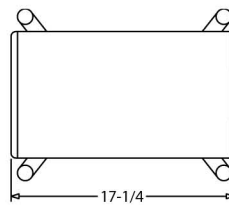

8300/PX

Model	UNRIVALED 8300/AX	UNRIVALED 8300/PX
SYSTEM TYPE	Freestanding Active Loudspeaker	Freestanding Passive Loudspeaker
FREQUENCY RESPONSE	23Hz-40kHz (±3dB)	25Hz-40kHz (±3dB)
SENSITIVITY (2.83V @ 1Meter)	N/A	92dB
RECOMMENDED POWER	Inboard Amp: 150W Tweeter, 250W Mids, 600W Woofers.	100-650 Watts
DRIVE UNITS	(1) 1.38"x1" AMT Tweeter (2) 6.5" Aluminum Cone Phase Plug Mids (3) 8" Aluminum Cone Woofers, Black or Silver	(1) 1.38"x1" AMT Tweeter (2) 6.5" Aluminum Cone Phase Plug Mids (3) 8" Aluminum Cone Woofers, Black or Silver
TWEETER PROTECTION	Yes	Yes
CROSSOVER FREQUENCY	80Hz, 2700Hz	100Hz, 2700Hz
CROSSOVER SLOPE	48dB/Octave	24dB/Octave
IMPEDANCE	N/A	4Ω
CABINET / COLOR	HDF construction, Satin Black or White*	HDF construction, Satin Black or White*
GRILLE	Mag-attached Black or White	Mag-attached Black or White
WEIGHT	137 lbs (62.14kg)	133 lbs (60.33kg)
FINISHED DIMENSIONS	13-1/4" x 53-13/16" x 17-1/4" (337 x 1367 x 438mm)	13-1/4" x 53-13/16" x 17-1/4" (337 x 1367 x 438mm)
WARRANTY	**Limited 10yr spkr, 3yr amp	**Limited 10 year

Designed, Engineered, Tested and Assembled in USA from American and imported parts
RBH Sound • 382 Marshall Way, Ste A, Layton, Utah • USA • 84041
(801) 543-2200 • rbhsound.com