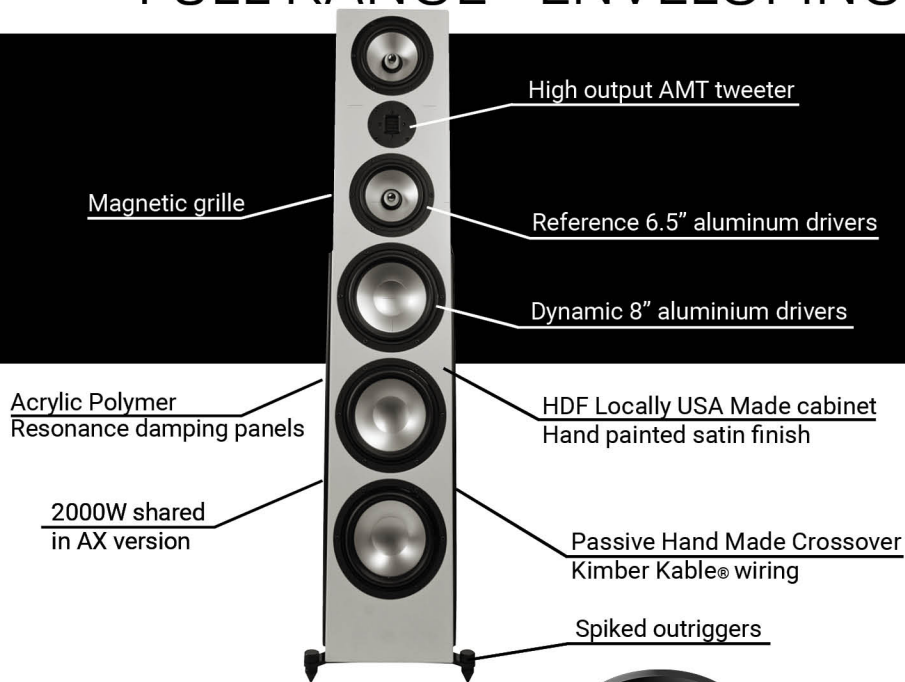

FULL RANGE - ENVELOPING - POWERFUL

You will love the beautiful, artistic appearance and powerful, balanced sound of your **UNRIVALED** 8300/PX full-range tower speakers. Hand made reference crossovers make it happen!

Striking conversation starters, **UNRIVALED** performance to match. The active 8300-AX is a dynamic and powerful experience that never looked, or sounded, so good!

UNRIVALED

8300/AX & PX

This beautiful, individually hand built and painted, passive or active tower speaker pair will be a stunning addition to your home décor and audio listening experience. The proprietary AMT tweeters, 6.5 inch aluminum cone mids and 8 inch woofers are expertly guided by our hand made audiophile grade crossovers or, in the Active AX version, a shared Marani® PDA-540PF Amplifier. It's all brought together via Kimber Kable® and reference terminals to work in concert with your quality components to culminate in pure audio joy! You will be captivated by this speaker's power, imaging and realism. Two channel immersive listening will become a happy place that will have you listening to your favorites all over again. Your movies will become so dynamic you will truly notice nuances you have never heard.

UNRIVALED SERIES

- Freestanding -
- Bookshelf -
- On-wall -

- Available in black or silver, aluminum cone drivers

- Provides timbre matched options for multi-channel sound across all freestanding, bookshelf, on-wall and in-wall products in the SF, SV, SI and UNRIVALED Series

- Individually hand built, painted and tested. Cabinet made in USA of High Density Fiberboard (HDF)

**Limited Warranty 10 years cabinet and components, 3 years amplifier (with registration) from date of purchase to be free from defects and workmanship. For more information contact your RBH dealer or check our website.