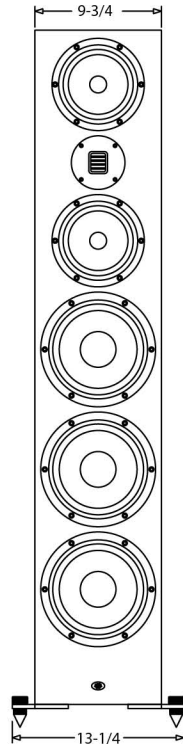

UNRIVALED SERIES

- Freestanding -
- Bookshelf -
- On-wall -

- Available in black or silver, aluminum cone drivers

- Provides timbre matched options for multi-channel sound across all freestanding, bookshelf, on-wall and in-wall products in the SF, SV, SI and UNRIVALED Series

- Individually hand built, painted and tested. Cabinet made in USA of High Density Fiberboard (HDF)

**Limited Warranty 10 years cabinet and components, 3 years amplifier (with registration) from date of purchase to be free from defects and workmanship. For more information contact your RBH dealer or check our website.

It is RBH Sound policy to continuously incorporate improvements into products; all specifications are subject to change without notice.

For the most current information visit us online at <https://rbhsound.com>.
Copyright ©2023 RBH Sound. All

8300/PX

Model	UNRIVALED 8300/AX	UNRIVALED 8300/PX
SYSTEM TYPE	Freestanding Active Loudspeaker	Freestanding Passive Loudspeaker
FREQUENCY RESPONSE	23Hz-40kHz (±3dB)	25Hz-40kHz (±3dB)
SENSITIVITY (2.83V @ 1Meter)	N/A	92dB
RECOMMENDED POWER	Inboard Amp: 150W Tweeter, 250W Mids, 600W Woofers.	100-650 Watts
DRIVE UNITS	(1) 1.38"x1" AMT Tweeter (2) 6.5" Aluminum Cone Phase Plug Mids (3) 8" Aluminum Cone Woofers, Black or Silver	(1) 1.38"x1" AMT Tweeter (2) 6.5" Aluminum Cone Phase Plug Mids (3) 8" Aluminum Cone Woofers, Black or Silver
TWEETER PROTECTION	Yes	Yes
CROSSOVER FREQUENCY	80Hz, 2700Hz	100Hz, 2700Hz
CROSSOVER SLOPE	48dB/Octave	24dB/Octave
IMPEDANCE	N/A	4Ω
CABINET / COLOR	HDF construction, Satin Black or White*	HDF construction, Satin Black or White*
GRILLE	Mag-attached Black or White	Mag-attached Black or White
WEIGHT	137 lbs (62.14kg)	133 lbs (60.33kg)
FINISHED DIMENSIONS	13-1/4" x 53-13/16" x 17-1/4" (337 x 1367 x 438mm)	13-1/4" x 53-13/16" x 17-1/4" (337 x 1367 x 438mm)
WARRANTY	**Limited 10yr spkr, 3yr amp	**Limited 10 year

Designed, Engineered, Tested and Assembled in USA from American and imported parts
RBH Sound • 382 Marshall Way, Ste A, Layton, Utah • USA • 84041
(801) 543-2200 • rbhsound.com