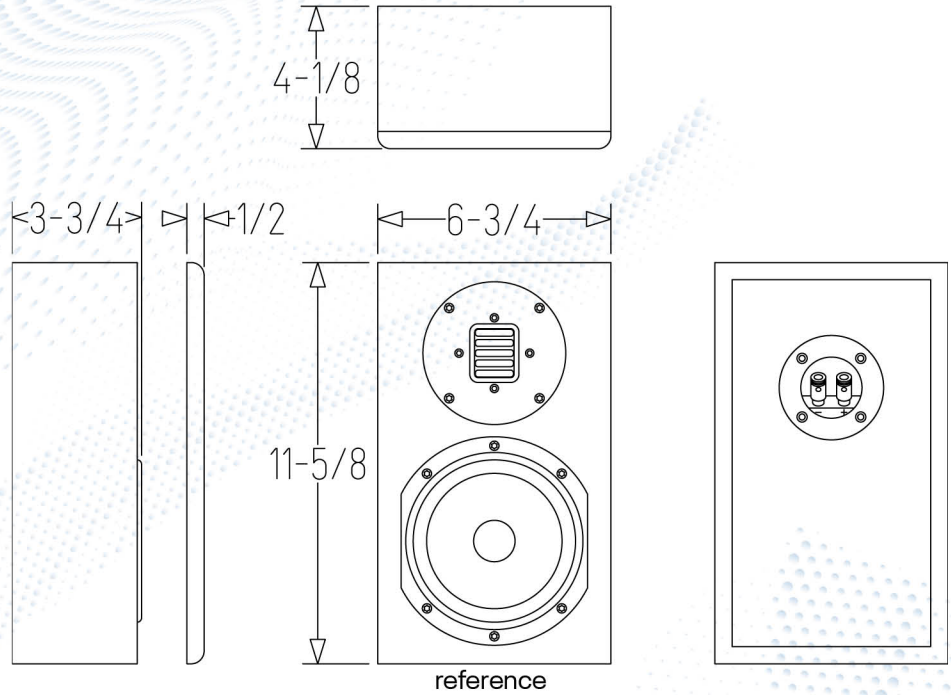

NBR Surround

5-1/4" reference w/ phase plug
black alu cone, cast basket

HDF construction

5-iw 5-iwr

The 5-iw on-wall speaker is a very capable choice for your smaller to mid-size theater design. It can serve as left-right main front channels, side effects, rear-surrounds or any number of surround channels. Mate it with the 55-iw as center channel and a RBH subwoofer to complete an amazing, budget friendly theater. Add RBH ceiling speakers for Atmos integration and the overall experience will astonish you! Wall mounting is easy via French cleats. They also stand quite well on their own if a bookshelf speaker better fits your needs. Move up to the 5-iwr that includes our proprietary AMT tweeter increasing accuracy and power handling. The phase plugs in the mid-woofers provide cooling and enhance cone response. Add a matching RBH soundbar and 12in sub for a great system in minimal time. Also a perfect size for whole-home audio and no big holes to cut!