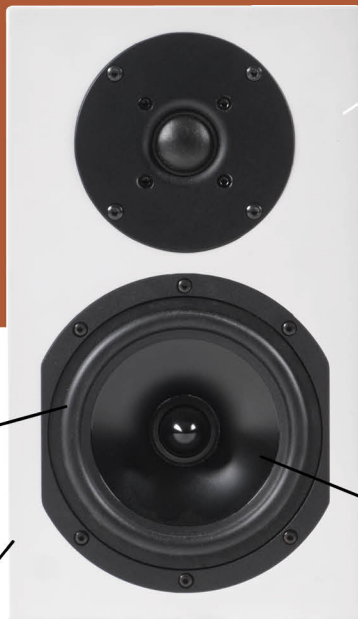

5-iw | 5-iwr

Impression series

rbh impression product

IMPRESSION 5 1/4" ON-WALL SPEAKER

COMPACT YET VERY CAPABLE!

magnetic fabric grille

French cleat wall mount

Proprietary fabric dome or AMT tweeter (reference)

You will love the ease and flexibility of one of our best-sounding compact 2-way speakers. Add stereo or additional surround channels to any room. Also makes a great bookshelf speaker!

RBH on-wall speakers are timbre matched to other RBH in-room, in-wall and on-wall products to create unlimited options for your needs. Available in satin white or black.

NBR Surround

5-1/4" reference w/ phase plug
black alu cone, cast basket

HDF construction

5-iw 5-iwr

The 5-iw on-wall speaker is a very capable choice for your smaller to mid-size theater design. It can serve as left-right main front channels, side effects, rear-surrounds or any number of surround channels. Mate it with the 55-iw as center channel and a RBH subwoofer to complete an amazing, budget friendly theater. Add RBH ceiling speakers for Atmos integration and the overall experience will astonish you! Wall mounting is easy via French cleats. They also stand quite well on their own if a bookshelf speaker better fits your needs. Move up to the 5-iwr that includes our proprietary AMT tweeter increasing accuracy and power handling. The phase plugs in the mid-woofers provide cooling and enhance cone response. Add a matching RBH soundbar and 12in sub for a great system in minimal time. Also a perfect size for whole-home audio and no big holes to cut!

On-Wall-SERIES Impression & Reference

- Provides timbre matched options for multi-channel sound across all freestanding, bookshelf, on-wall and in-wall products in the SF, SV or SI-Series

- Cabinet made in USA of High Density Fiberboard (HDF)