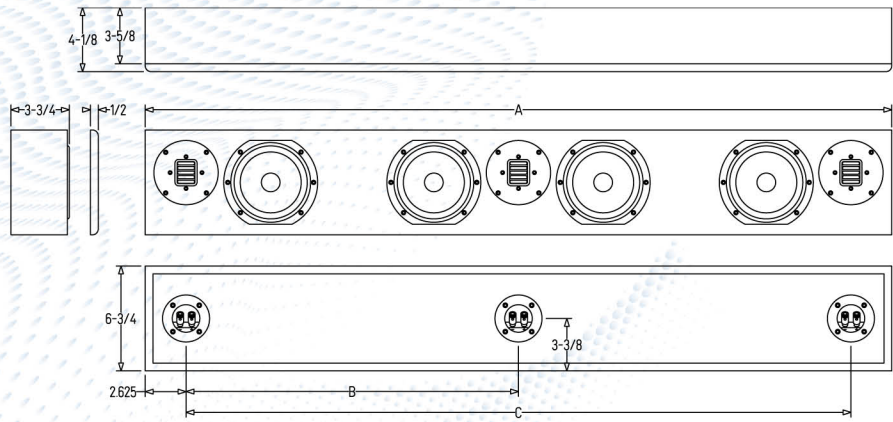

Take it to the next level with the 5400-iwr which includes our proprietary AMT tweeters that enhance clarity and increase power-handling. The phase plugs in the mid-woofers provide cooling and increased cone response. Opt to install as a broad center channel and add combinations of 5-iwr or 55-iwr plus a RBH Subwoofer to complete your amazing system!

On-Wall-SERIES Impression & Reference

- Provides timbre matched options for multi-channel sound across all freestanding, bookshelf, on-wall and in-wall products in the SF, SV or SI-Series

- Individually hand assembled and tested. Cabinet made locally in USA of High Density Fiberboard (HDF).

- Available in satin white or black

*Limited 10 Year Warranty (with registration) from date of purchase to be free from defects and workmanship. For more information contact your RBH dealer or check our website.

It is RBH Sound policy to continuously incorporate improvements into products; all specifications are subject to change without notice. For the most current information visit us online at <https://rbhsound.com>. Copyright ©2023 RBH Sound. All Rights Reserved.

TV SIZE	55"	65"	75"	85"
A	48	57	66	75
B	21.375	25.875	30.375	34.875
C	42.75	51.75	60.75	69.75