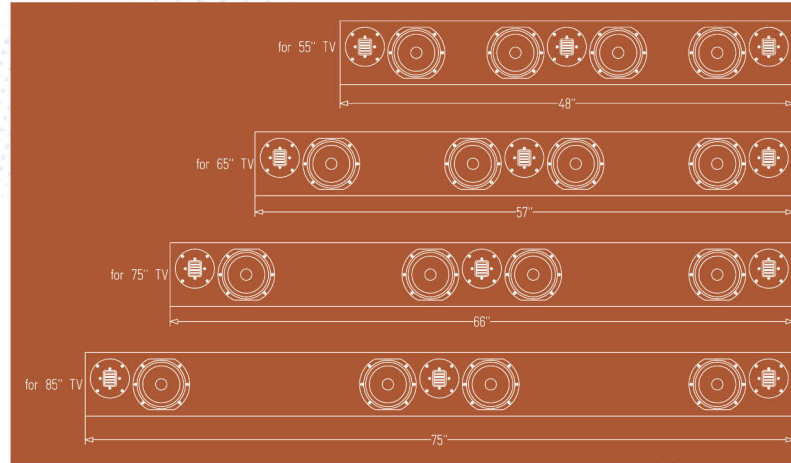

TV SIZE	55"	65"	75"	85"
A	48	57	66	75
B	21.375	25.875	30.375	34.875
C	42.75	51.75	60.75	69.75

Model	5400-iw
SYSTEM TYPE	Impression On-wall Loudspeaker
FREQUENCY RESPONSE	70Hz-20kHz ± 3dB
SENSITIVITY <small>(2.83V @ 1 Meter)</small>	86 dB-Main, 89dB-Center, 90dB-Combined (2.83V @ 1 Meter)
RECOMMENDED POWER	50-150W (left & right), 50-150W (Center), 100-300W Combined
DRIVE UNITS	(3) 1" Fabric Dome Tweeters, (4) 5.25" cast aluminum truncated basket, black alu cone reference mid-woofers w/solid alu phase plugs
TWEETER PROTECTION	Yes
CROSSOVER FREQUENCY	3000Hz
CROSSOVER SLOPE	24dB/Octave, 12 dB/Octave
IMPEDANCE	8Ω Main, 6Ω Center, 4 Ω Combined
CABINET/ COLOR	HDF construction, Satin Black or Satin White
GRILLE	White or Black cloth, mag attached
WEIGHT	22.7 lbs+ (10.3 kg)
FINISHED DIMENSIONS	Four options. See drawings above
WARRANTY	*10 Year Limited