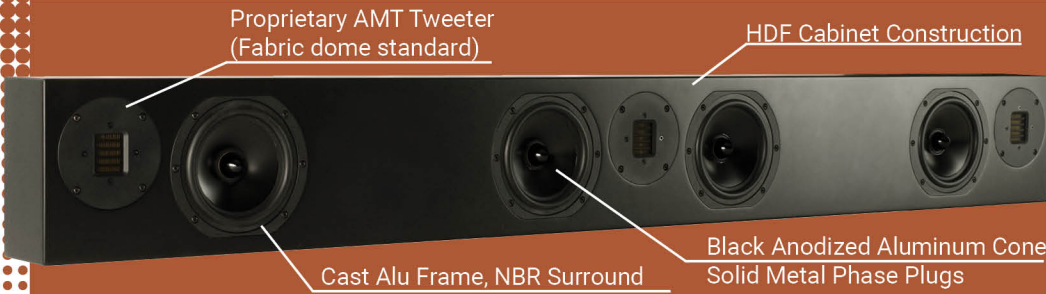

5400-iw | 5400-iwr

Impression series

rbh impression product

reference

standard

Install as Left-Center-Right (LCR) or Center Channel

IMPRESSION LCR SOUNDBAR

QUICK INSTALL - FOUR SIZES!

Proprietary AMT Tweeter
(Fabric dome standard)

HDF Cabinet Construction

Cast Alu Frame, NBR Surround

Black Anodized Aluminum Cone
Solid Metal Phase Plugs

You need a LCR/Center solution that's more compact yet robust enough to handle your big screen experiences in a smaller to mid size theater without breaking the bank. This is it!

5400-iw 5400-iwr

We combined our proprietary 5-1/4" truncated cast frame reference drivers with either our versatile satin fabric dome tweeters or our lauded AMT tweeters all housed in our locally hand made HDF cabinet to make a LCR sound bar that will blow you away when you hear it compared to its size. The 5400-iw is made to fit the four most popular TV dimensions, 55, 65, 75 and 85 inches. Mounting is easy via a "French cleat" system.

On-Wall-SERIES Impression & Reference

- Provides timbre matched options for multi-channel sound across all freestanding, bookshelf, on-wall and in-wall products in the SF, SV or SI-Series

- Individually hand assembled and tested. Cabinet made locally in USA of High Density Fiberboard (HDF).