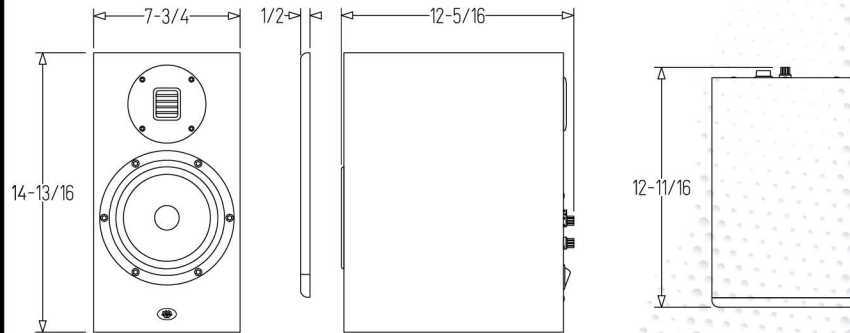

61/PX

*Limited 10 year speaker warranty (with registration) from date of purchase to be free from defects and workmanship. For more information contact your RBH dealer or check our website.

It is RBH Sound policy to continuously incorporate improvements into products; all specifications are subject to change without notice. For the most current information visit us online at <https://rbhsound.com>. Copyright ©2024 RBH Sound. All Rights Reserved.

Model	61/PX
SYSTEM TYPE	UNRIVALED Freestanding Monitor
FREQUENCY RESPONSE	50Hz-40kHz (±3dB)
RECOMMENDED POWER	200 Watts
DRIVE UNITS	(1) 1.38"x1" AMT Tweeter (1) 6.5" Aluminum Cone Phase Plug Woofer
TWEETER PROTECTION	Yes
CROSSOVER FREQUENCY	2700Hz
CROSSOVER SLOPE	24dB/Octave
IMPEDANCE	8Ω
CABINET/ COLOR	HDF construction, Satin Black or White
GRILLE	Black or White Cloth Mag Attached
WEIGHT	25 lbs (11.34 kg)+
FINISHED DIMENSIONS	7-3/4" W x 14-13/16" H x 12-1/4 D" (197mm x 376mm x 311mm)
WARRANTY	*Limited 10yr spkr

Designed, Engineered, Assembled and Tested in our USA facility

RBH Sound • 382 Marshall Way, Ste A, Layton, Utah • USA • 84041
(801) 543-2200 • rbhsound.com