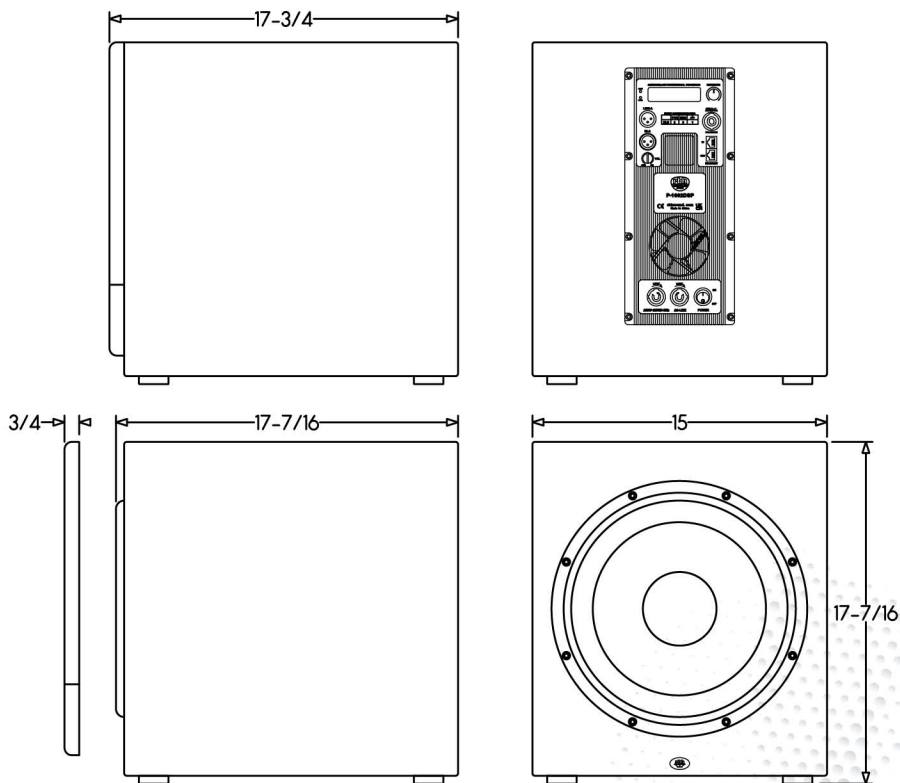

With upgraded damping, wiring, and with the addition of G.A.D.S. and acrylic polymer side panels, this sub becomes an extremely inert offering, which means the sub driver does all of the talking and significantly reducing extra energy that is otherwise emitted from the cabinet. This results in speed, precision, and linearity that is sure to excite your senses. Experience lightning transients in your favorite movies with thunderous power and infrasonic capabilities.

These subs are even stackable for endless power and creative applications.

SF-SERIES

- Freestanding -
- Bookshelf -

- Available in Textured Black with magnetically attached grille

- Individually hand assembled and tested. Cabinet made in USA of High Density Fiberboard (HDF)

*Limited Warranty 10 years cabinet and components (with registration) from date of purchase to be free from defects and workmanship. For more information contact your RBH dealer or check our website.

It is RBH Sound policy to continuously incorporate improvements into products; all specifications are subject to change without notice. For the most current information visit us online at <https://rbhsound.com>. Copyright ©2023 RBH Sound. All Rights Reserved.

MODEL NAME	UNRIVALED 12NS	UNRIVALED 12PS
SYSTEM TYPE	Ultimate Freestanding Subwoofer System	Ultimate Freestanding Subwoofer System
FREQUENCY RESPONSE	20Hz-100Hz (±0.5dB), -3dB @ 16hz* (with DA amp)	20Hz-100Hz (±0.5dB), -3dB @ 16hz
POWER	Best with DA-2602DSP single channel or DA-1202DSP in bridged mono	1200 Watts Internal
DRIVE UNITS	(1) 12" High Powered Aluminum Cone Woofer	(1) 12" High Powered Aluminum Cone Woofer
CROSSOVER SLOPE	24dB/Octave	24dB/Octave
IMPEDANCE	6Ω	N/a
CABINET/ COLOR	HDF construction	HDF construction
GRILLE	Black fabric, Magnetically Attached	Fabric, Magnetically Attached
WEIGHT	80lbs (36.29kg) (with side panels)	85lbs (38.56kg) (with side panels)
FINISHED DIMENSIONS	17-7/16 H x 17-3/4" D x 15" W (16"W with side panels)	17-7/16 H x 17-3/4" D x 15" W (16"W with side panels)
WARRANTY	*Limited 10 years	*Limited 10 years

Designed, Engineered, Tested and Assembled in USA from American and imported parts

RBH Sound • 382 Marshall Way, Ste A, Layton, Utah • USA • 84041
(801) 543-2200 • rbhsound.com